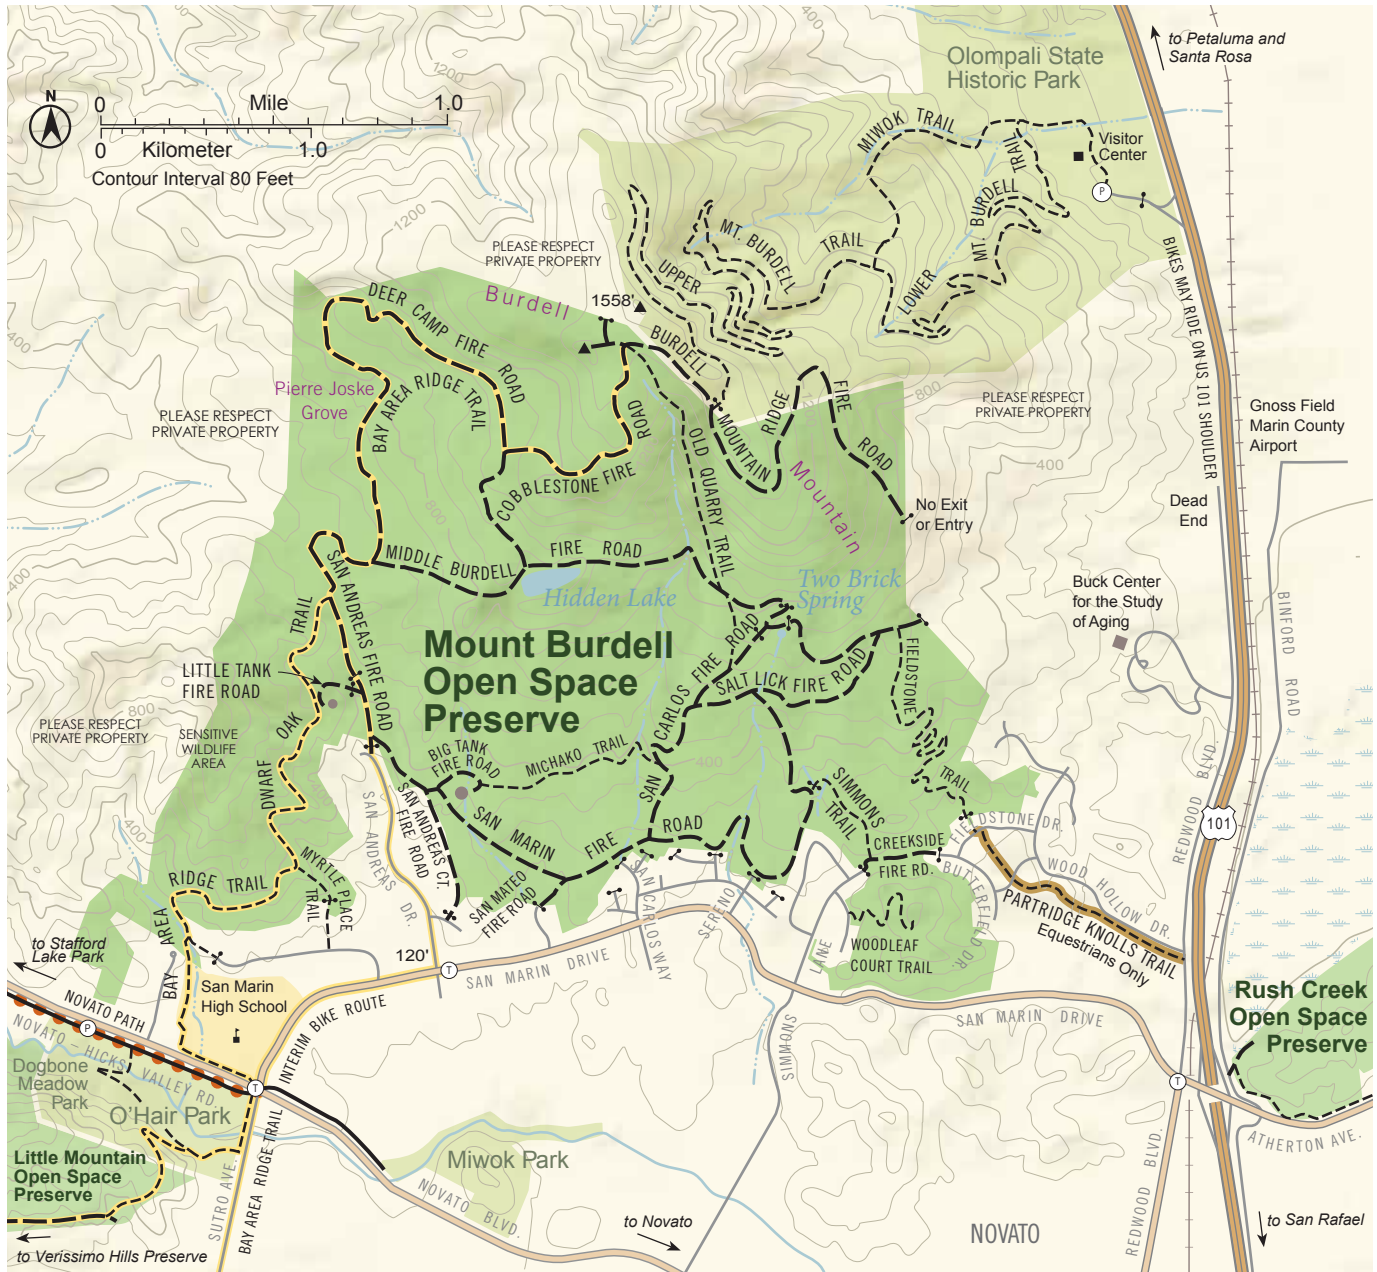

MOUNT BURDELL OPEN SPACE PRESERVE

Featured Open Space Preserve	Multiuse Fire Road (Hikers, Bicyclists & Equestrians)	Parking Lot	Major Road
County Parks	Multiuse Trail (Hikers, Bicyclists & Equestrians)	Golden Gate Transit	Local Road
Adjacent Open Space Preserve	Trail (Hikers & Equestrians)	Gate	County Trail Easements
Other Public Land	Hiking-only Trail	School	County Multiuse Pathways
	Bike Path		Regional Trails

3/30/2013 Please Press Cartography