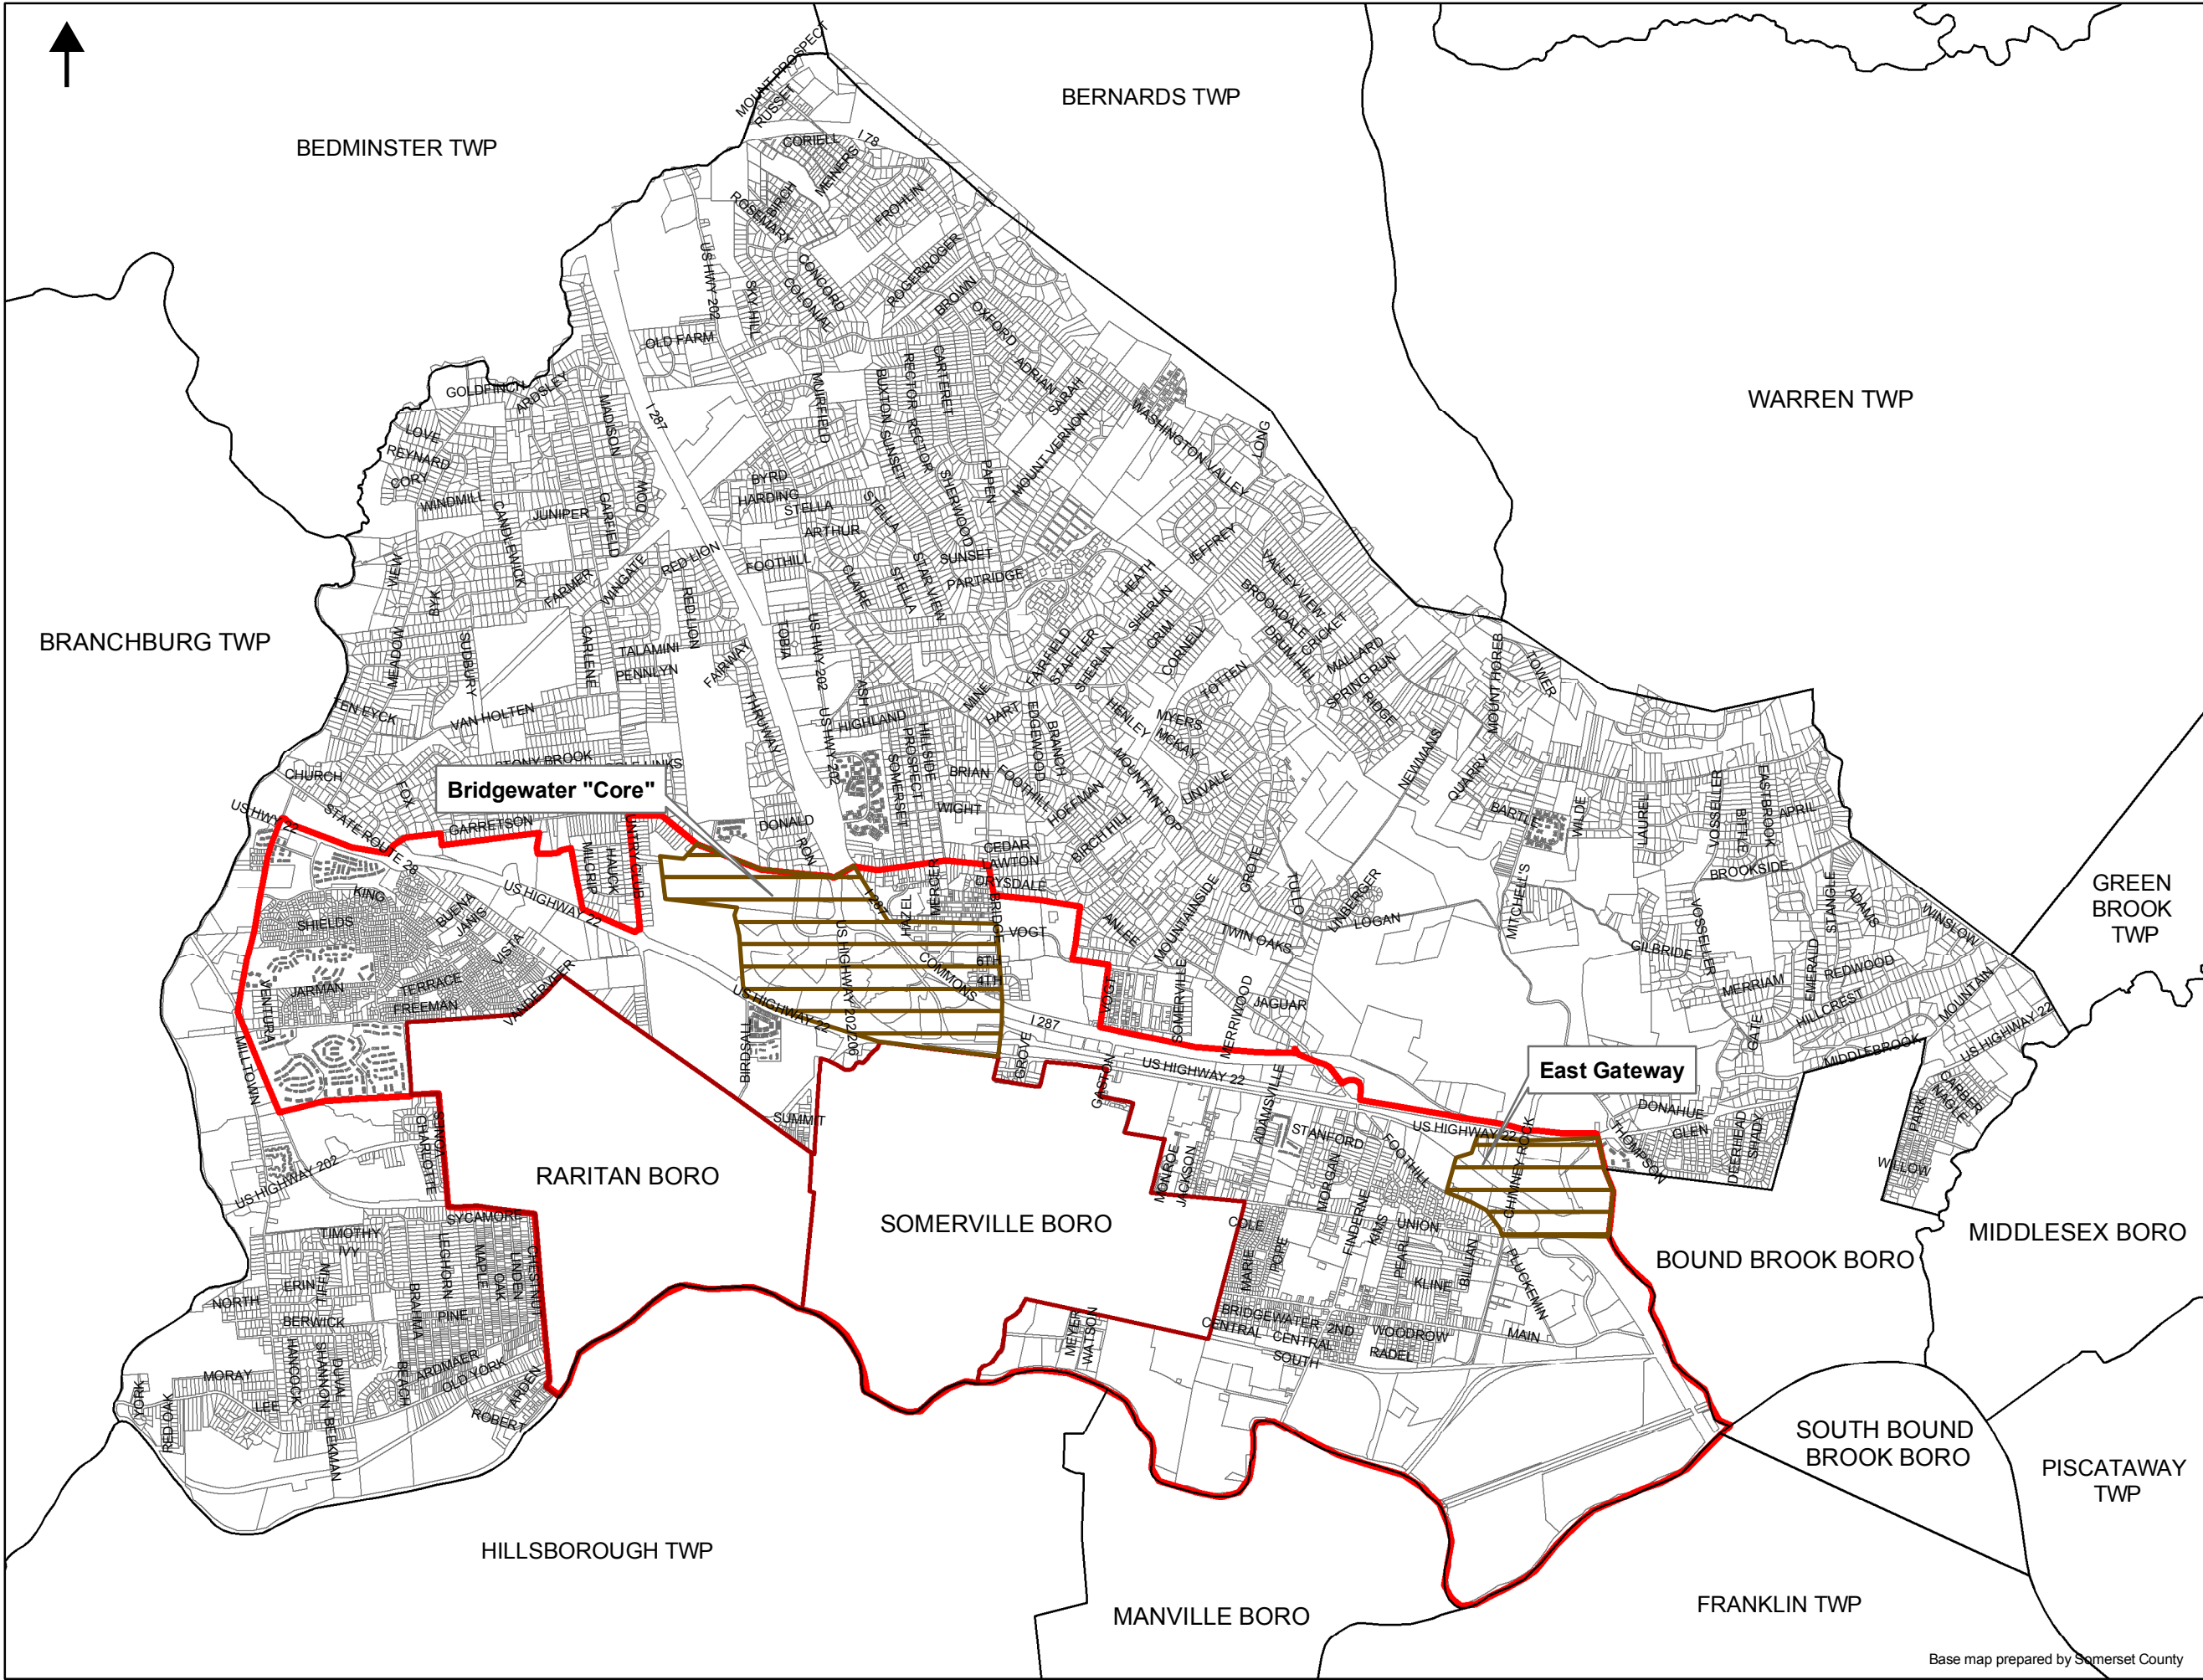

Center Boundary

BEDMINSTER TWP

BERNARDS TWP

WARREN TWP

BRANCHBURG TWP

Bridgewater "Core"

East Gateway

GREEN BROOK TWP

RARITAN BORO

SOMERVILLE BORO

BOUND BROOK BORO

MIDDLESEX BORO

US HIGHWAY 202

MANVILLE BORO

SOUTH BOUND BROOK BORO

PISCATAWAY TWP

HILLSBOROUGH TWP

MANVILLE BORO

FRANKLIN TWP

Somerset  
Regional Center  
Bridgewater Township  
Somerset County NEW JERSEY

1:48,000

HEYER, GRUEL & ASSOCIATES  
COMMUNITY PLANNING CONSULTANTS  
Sept 2004

Base map prepared by Somerset County